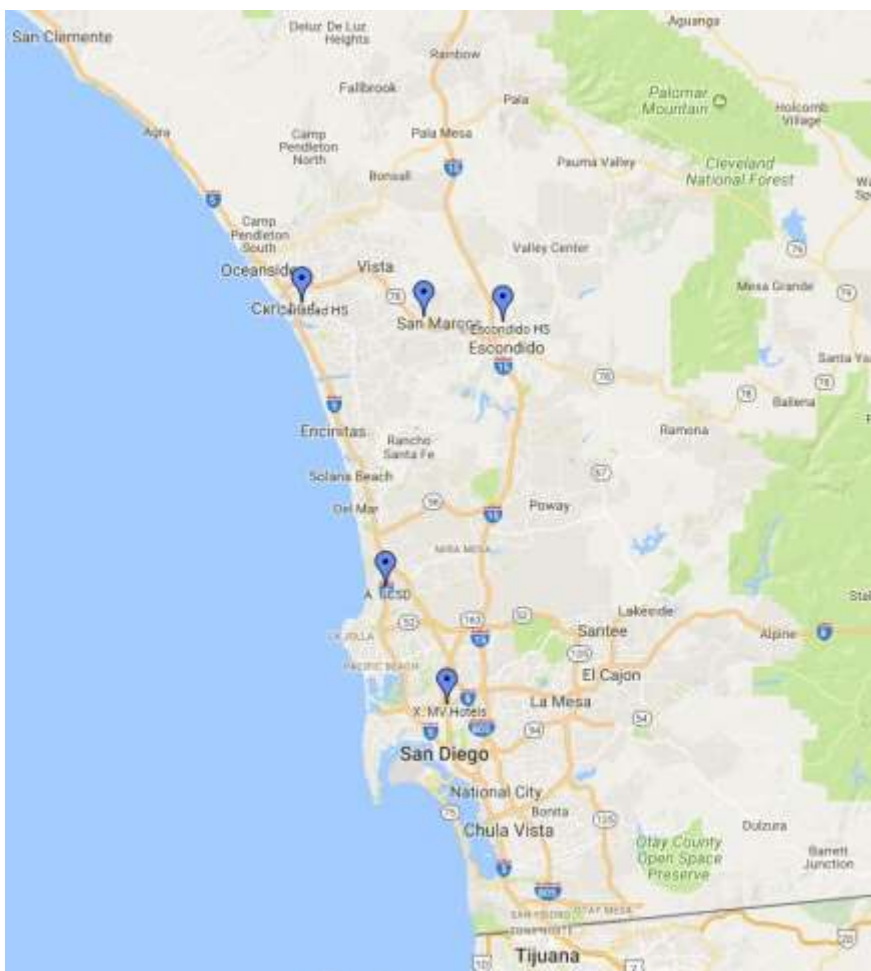

MAP of San Diego Area and Ball fields

See larger and interactive map at [this link](#) and for driving directions see tournament website at <http://www.sdseniorbaseball.com/Map.html>.

- A. UCSD: 3432 Voigt Drive, La Jolla, CA 92093
- K. Carlsbad: 3557 Monroe St, Carlsbad CA 92008
- J. Palomar College: 1140 W Mission Rd, San Marcos CA 92069 (lot 9A) fee \$5
- I. Escondido HS: 1535 N Broadway, Escondido, CA 92026
- X. Mission Valley Hotels